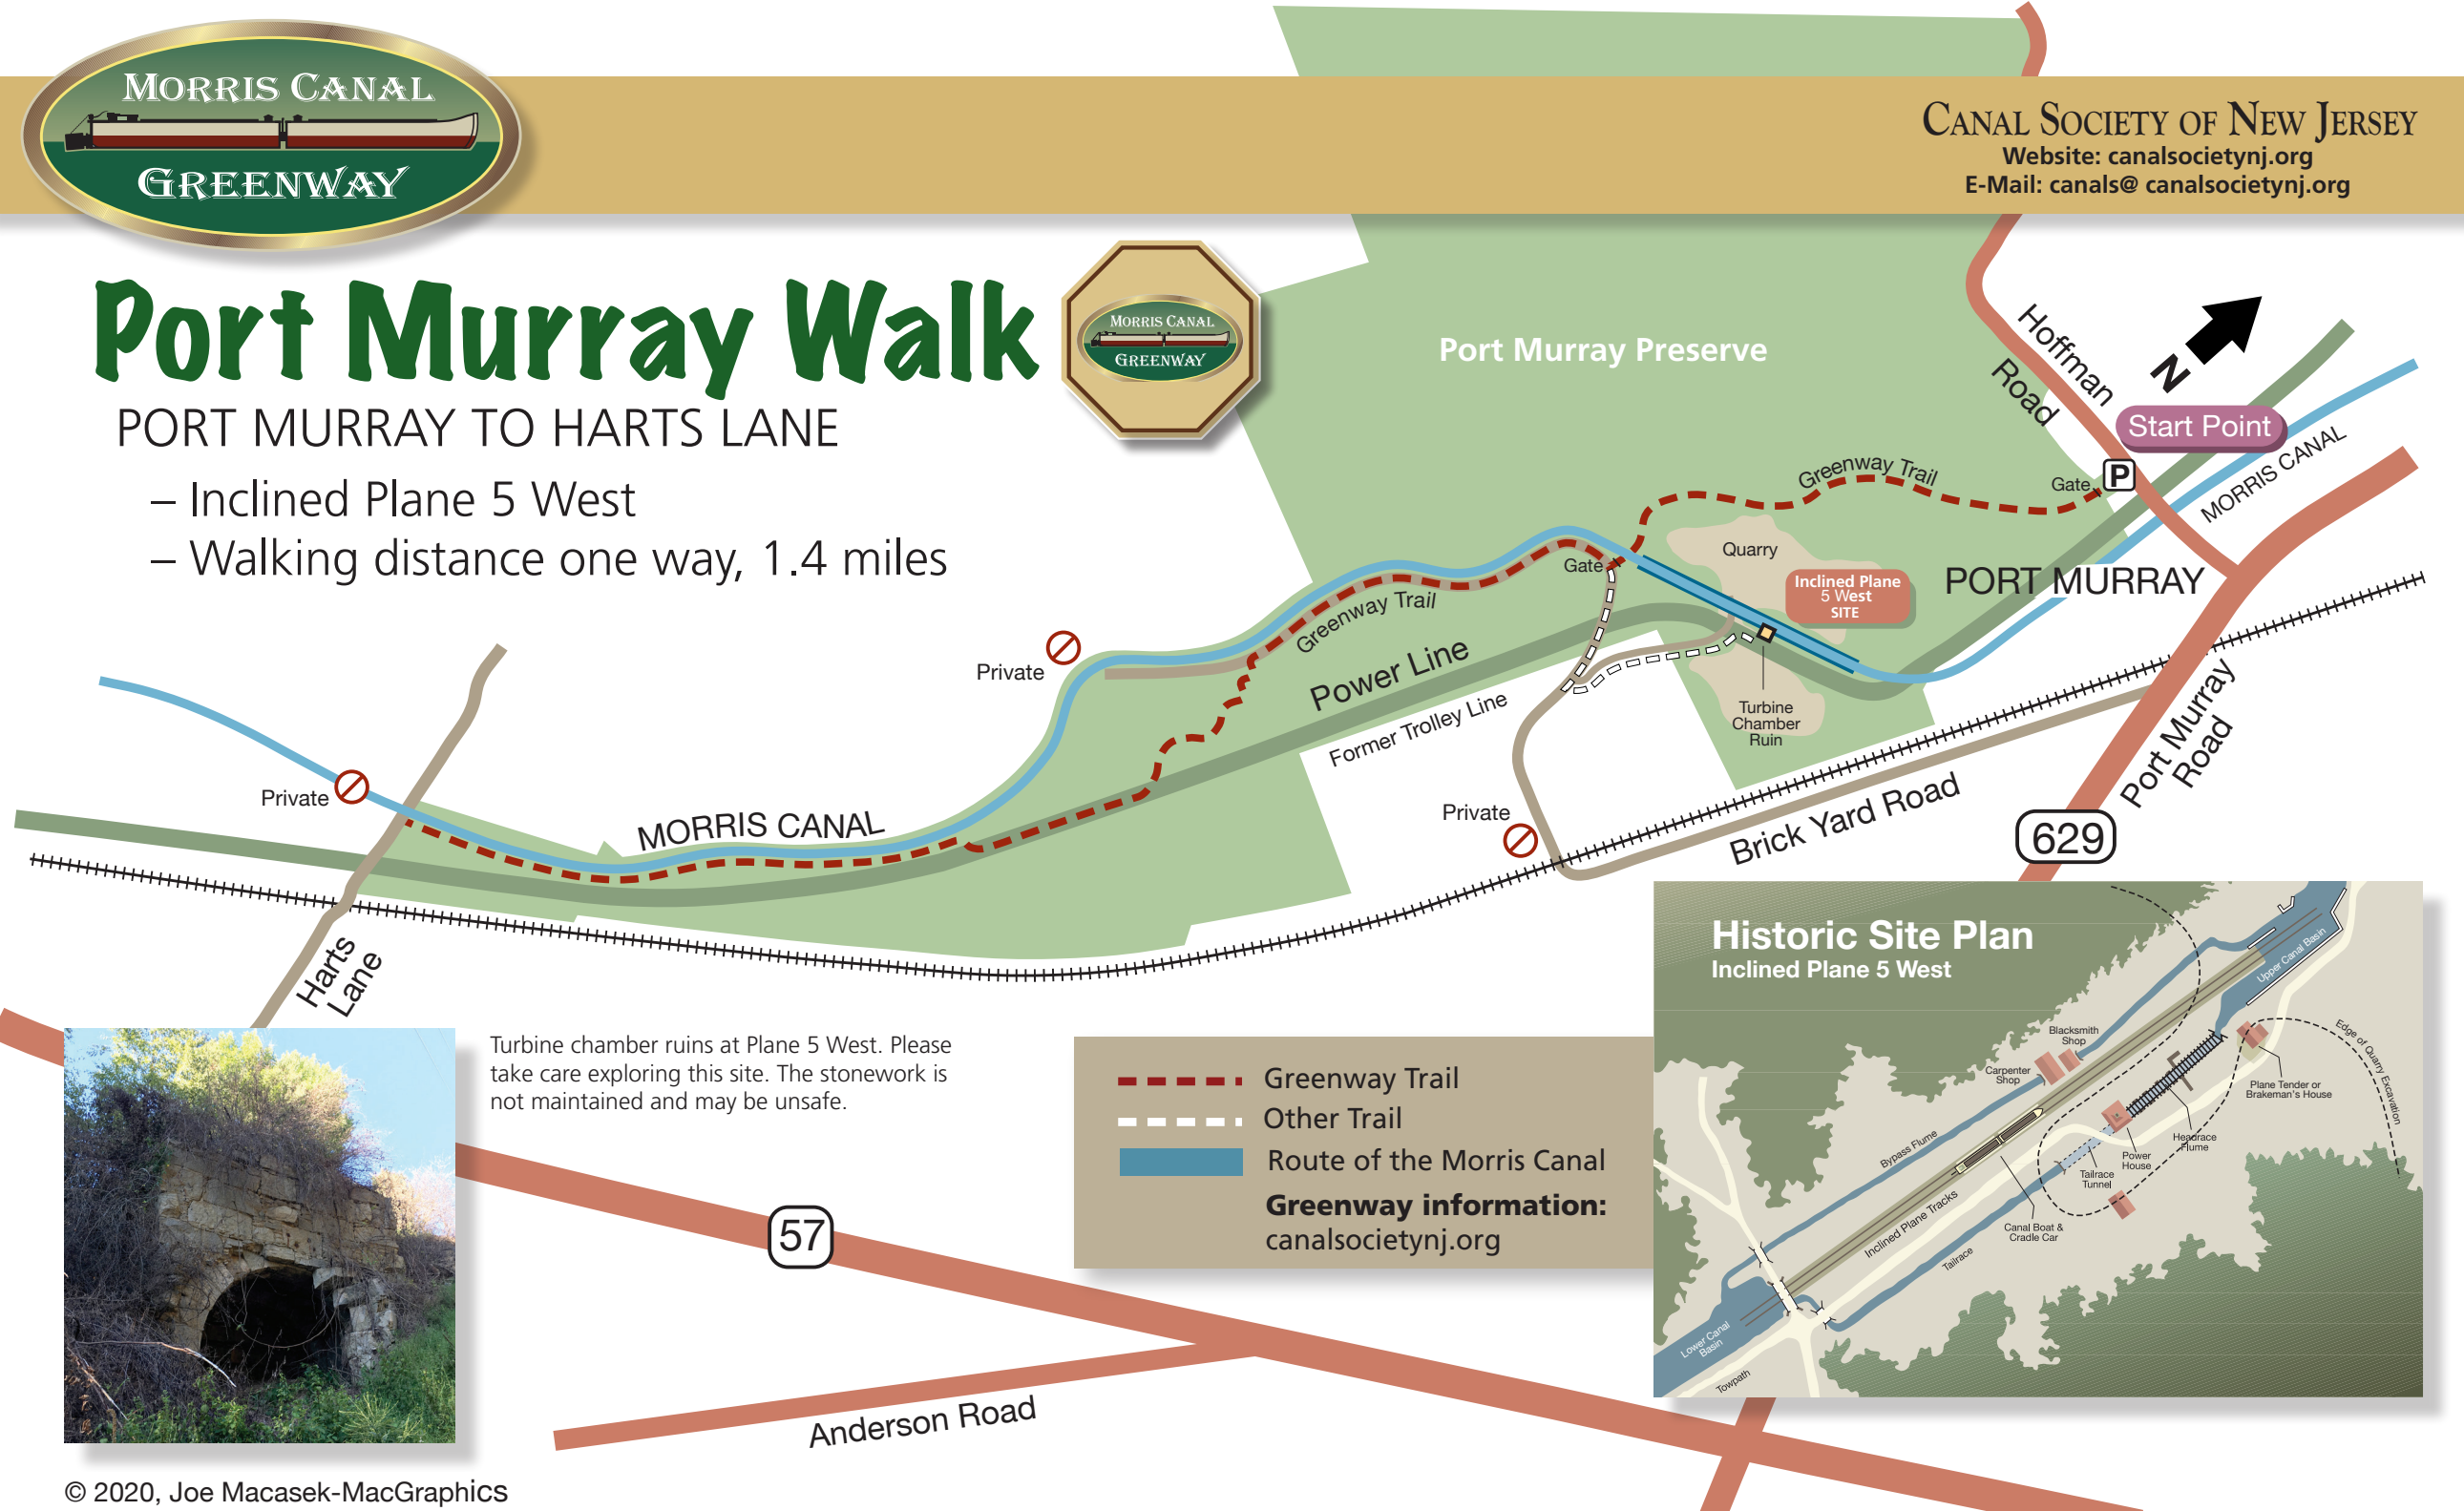

Port Murray Walk

PORT MURRAY TO HARTS LANE

- Inclined Plane 5 West
- Walking distance one way, 1.4 miles

- - - Greenway Trail
- - - Other Trail
— Route of the Morris Canal
Greenway information:
canalsocietynj.org

Turbine chamber ruins at Plane 5 West. Please take care exploring this site. The stonework is not maintained and may be unsafe.